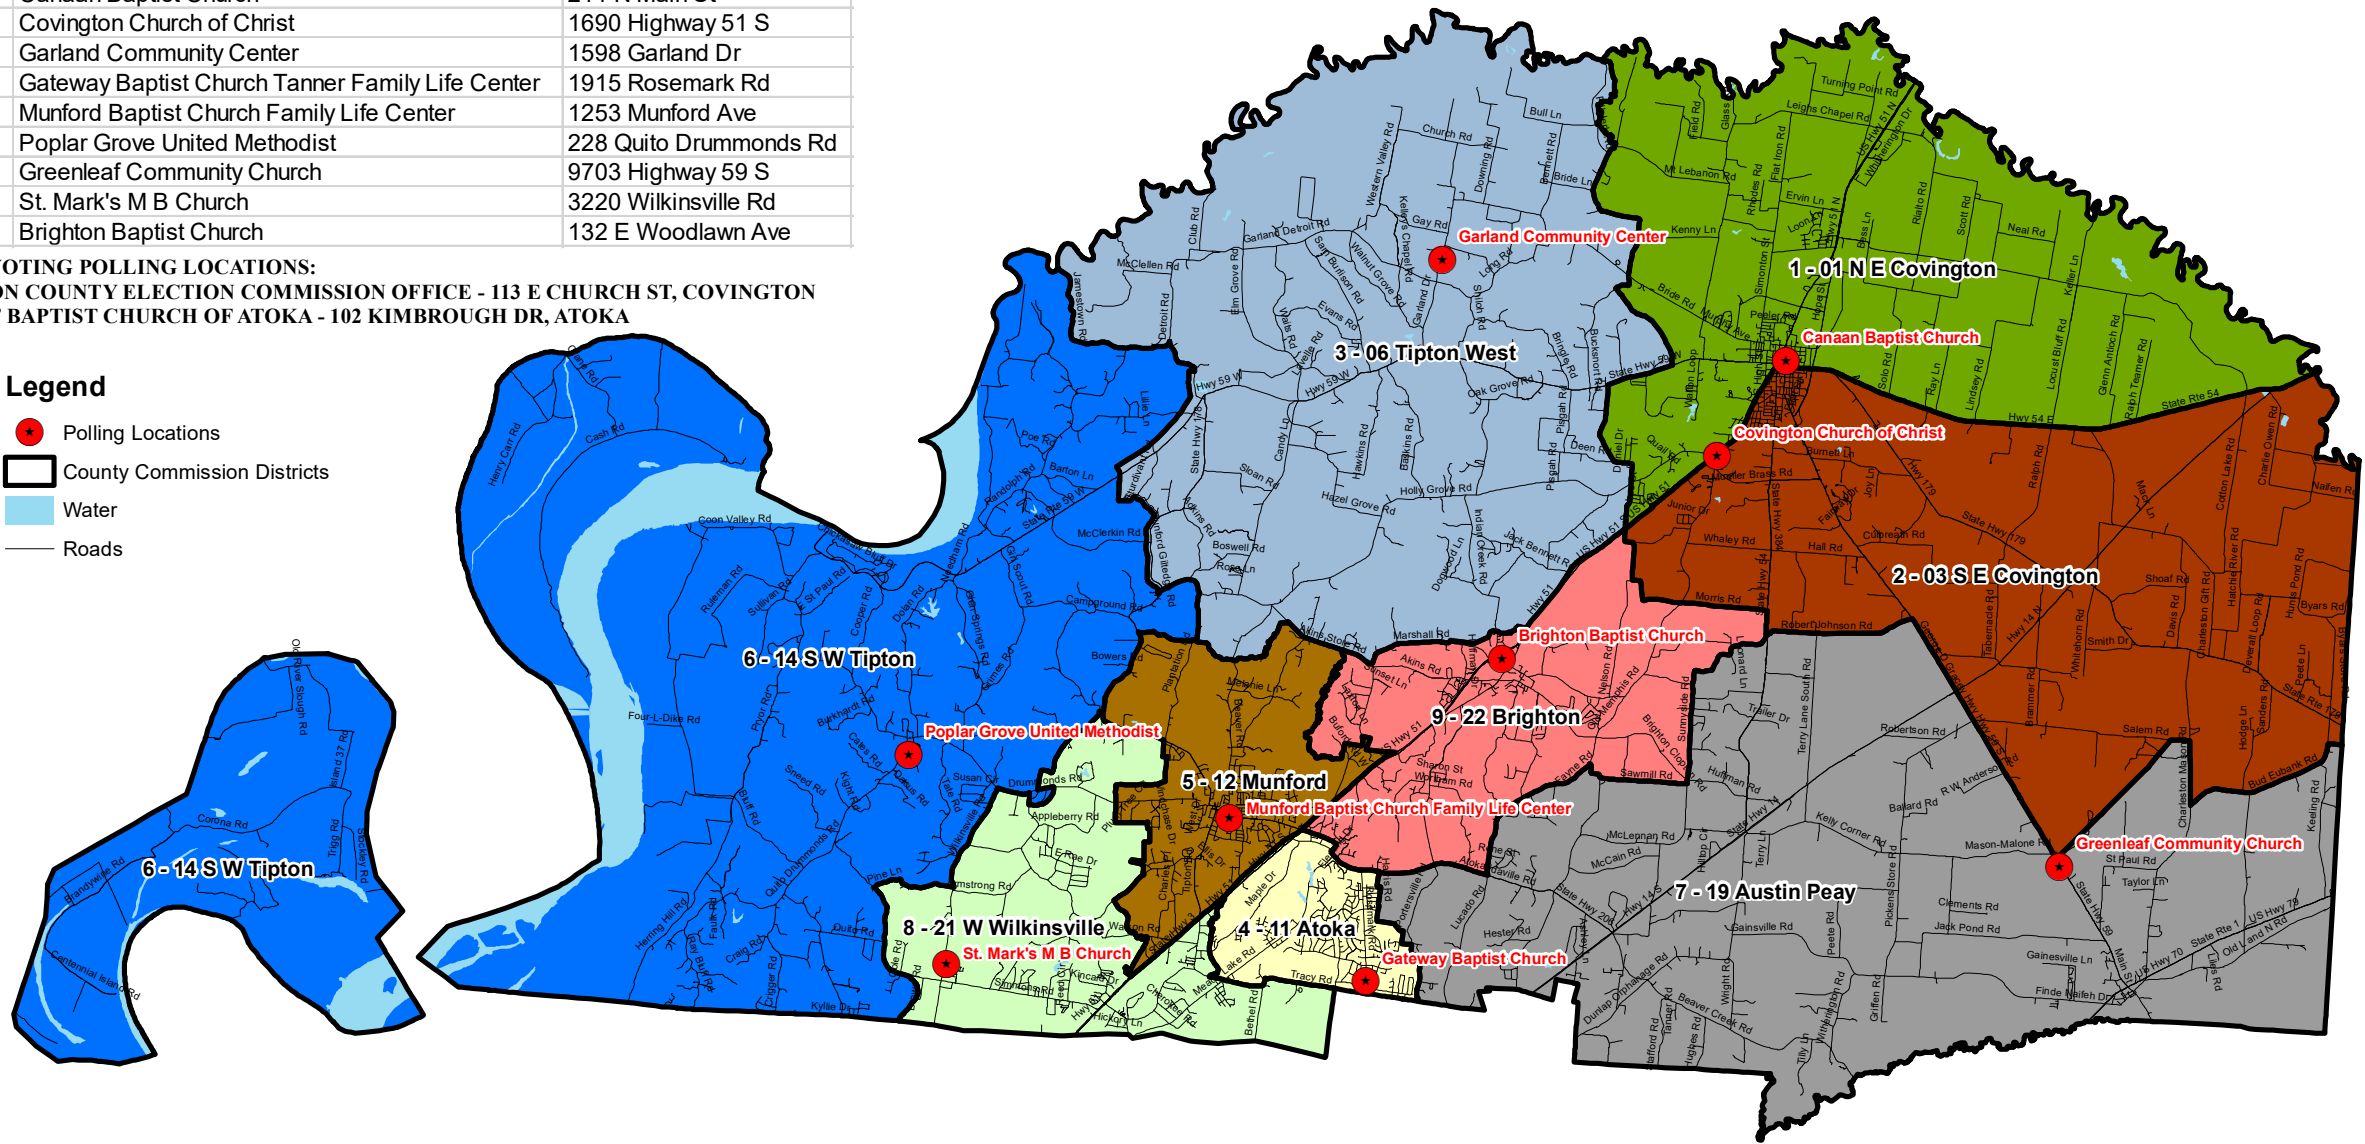

Polling Locations		
	Location	Address
1-1	Canaan Baptist Church	211 N Main St
2-3	Covington Church of Christ	1690 Highway 51 S
3-6	Garland Community Center	1598 Garland Dr
4-11	Gateway Baptist Church Tanner Family Life Center	1915 Rosemark Rd
5-12	Munford Baptist Church Family Life Center	1253 Munford Ave
6-14	Poplar Grove United Methodist	228 Quito Drummonds Rd
7-19	Greenleaf Community Church	9703 Highway 59 S
8-21	St. Mark's M B Church	3220 Wilkinsville Rd
9-22	Brighton Baptist Church	132 E Woodlawn Ave

EARLY VOTING POLLING LOCATIONS:
1) TIPTON COUNTY ELECTION COMMISSION OFFICE - 113 E CHURCH ST, COVINGTON
2) FIRST BAPTIST CHURCH OF ATOKA - 102 KIMBROUGH DR, ATOKA

Legend

- ★ Polling Locations
- County Commission Districts
- Water
- Roads

*****For More Information Contact the Election Commission Office at 901.476.0223
or visit <https://www.tiptonco.com/election_commission/>**

Tipton County, Tennessee County Legislative Election Map