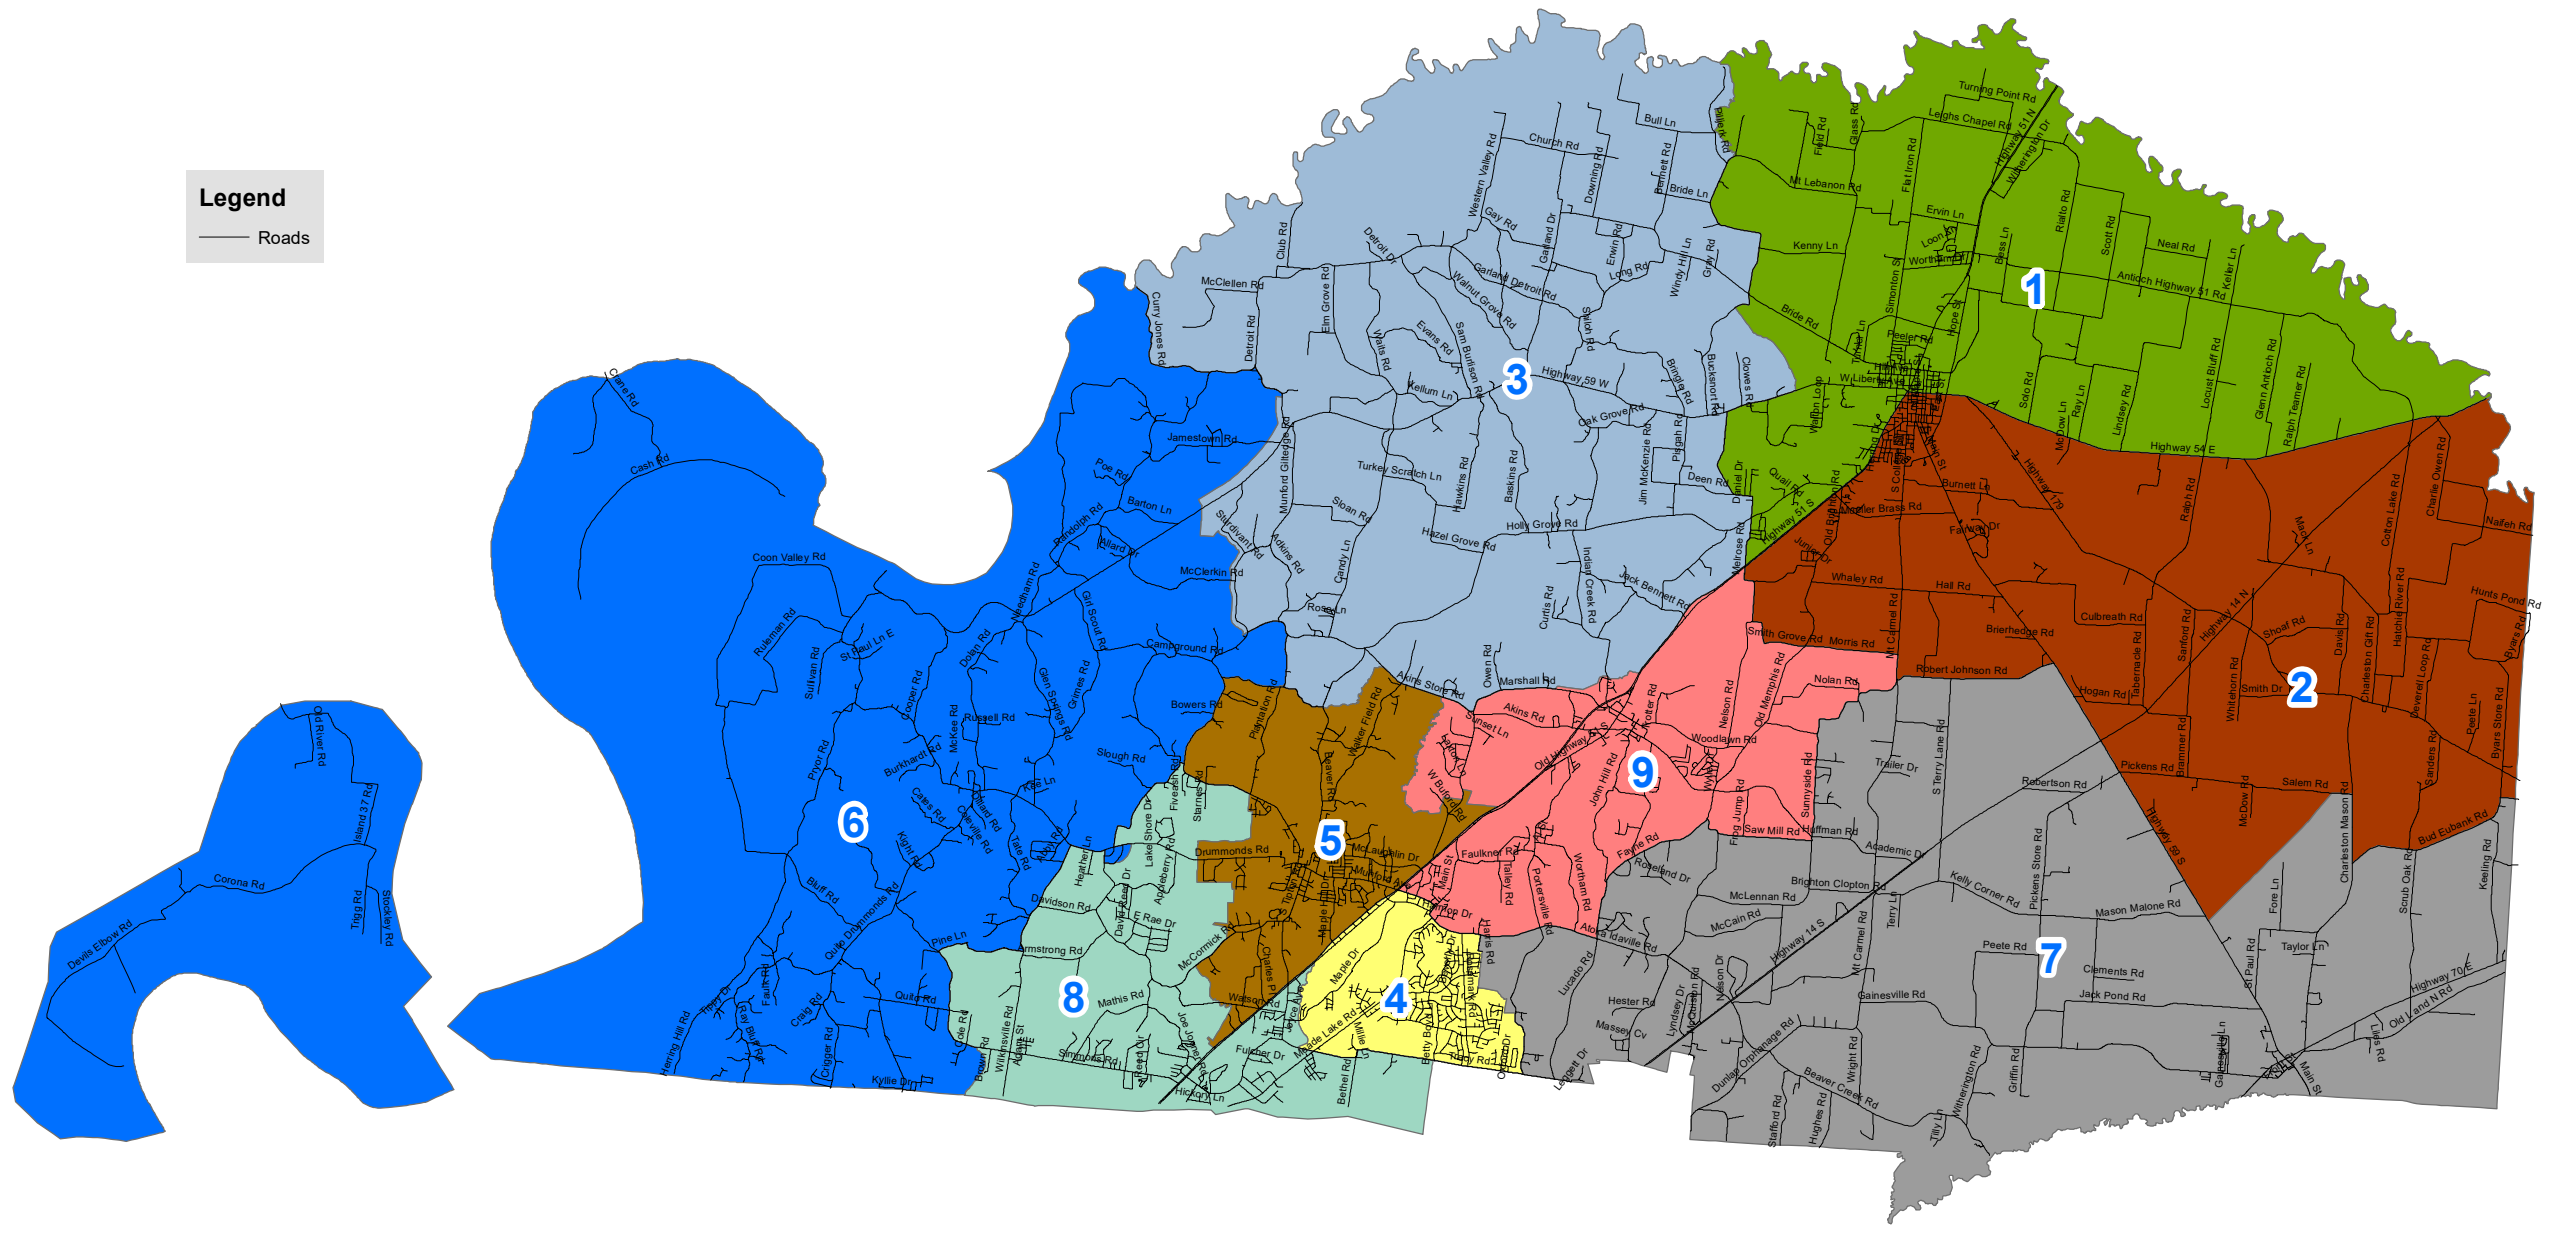

Legend

— Roads

 TIPTON COUNTY GIS MAKES NO WARRANTY, EXPRESS OR IMPLIED, REGARDING QUANTITY AS TO THE CORRECTNESS, SEQUENCE, ACCURACY, TIMELINESS OR COMPLETENESS OF ANY OF THE INFORMATION PROVIDED. TIPTON COUNTY DOES NOT WARRANT OR GUARANTEE THE INFORMATION AND WARRANTS THE READER AGREES TO HOLD HARMLESS TIPTON COUNTY GIS FOR ANY CAUSE OF ACTION AND COSTS ASSOCIATED WITH ANY CAUSE OF ACTION WHICH MAY ARISE AS A CONSEQUENCE OF TIPTON COUNTY GIS PROVIDING THE INFORMATION. REPRODUCTION OF THIS MAP IS PROHIBITED WITHOUT PERMISSION FROM TIPTON COUNTY GIS.

Tipton County, Tennessee
2021 Redistricting Map - APPROVED October 11, 2021

Map Created On: 10/27/2021
Tipton County GIS Department

PLAN STATISTICS

District	Commissioners	Total Pop.	Total Deviation	Total Deviation %	White Pop.	White Pop. %	Black Pop.	Black Pop. %	Other Pop.	Other Pop. %	Hispanic Pop.	Hispanic Pop. %
Unassigned	0	0.00	0.00	0.00	0.00	0.00	0.00	0.00	0.00	0.00	0.00	0.00
1	2	6,647.00	-127.44	-1.88	2,921.00	43.94	3,339.00	50.23	387.00	5.82	115.00	1.73
2	2	6,672.00	-102.44	-1.51	4,439.00	66.53	1,880.00	28.18	353.00	5.29	130.00	1.95
3	2	6,098.00	-676.44	-9.99	5,593.00	91.72	132.00	2.16	373.00	6.12	121.00	1.98
4	2	7,363.00	588.56	8.69	5,771.00	78.38	891.00	12.10	701.00	9.52	240.00	3.26
5	2	6,908.00	133.56	1.97	5,769.00	83.51	503.00	7.28	636.00	9.21	261.00	3.78
6	2	6,225.00	-549.44	-8.11	5,136.00	82.51	553.00	8.88	536.00	8.61	205.00	3.29
7	2	7,218.00	443.56	6.55	5,060.00	70.10	1,784.00	24.72	374.00	5.18	164.00	2.27
8	2	7,051.00	276.56	4.08	5,251.00	74.47	1,016.00	14.41	784.00	11.12	258.00	3.66
9	2	6,788.00	13.56	0.20	5,460.00	80.44	762.00	11.23	566.00	8.34	192.00	2.83