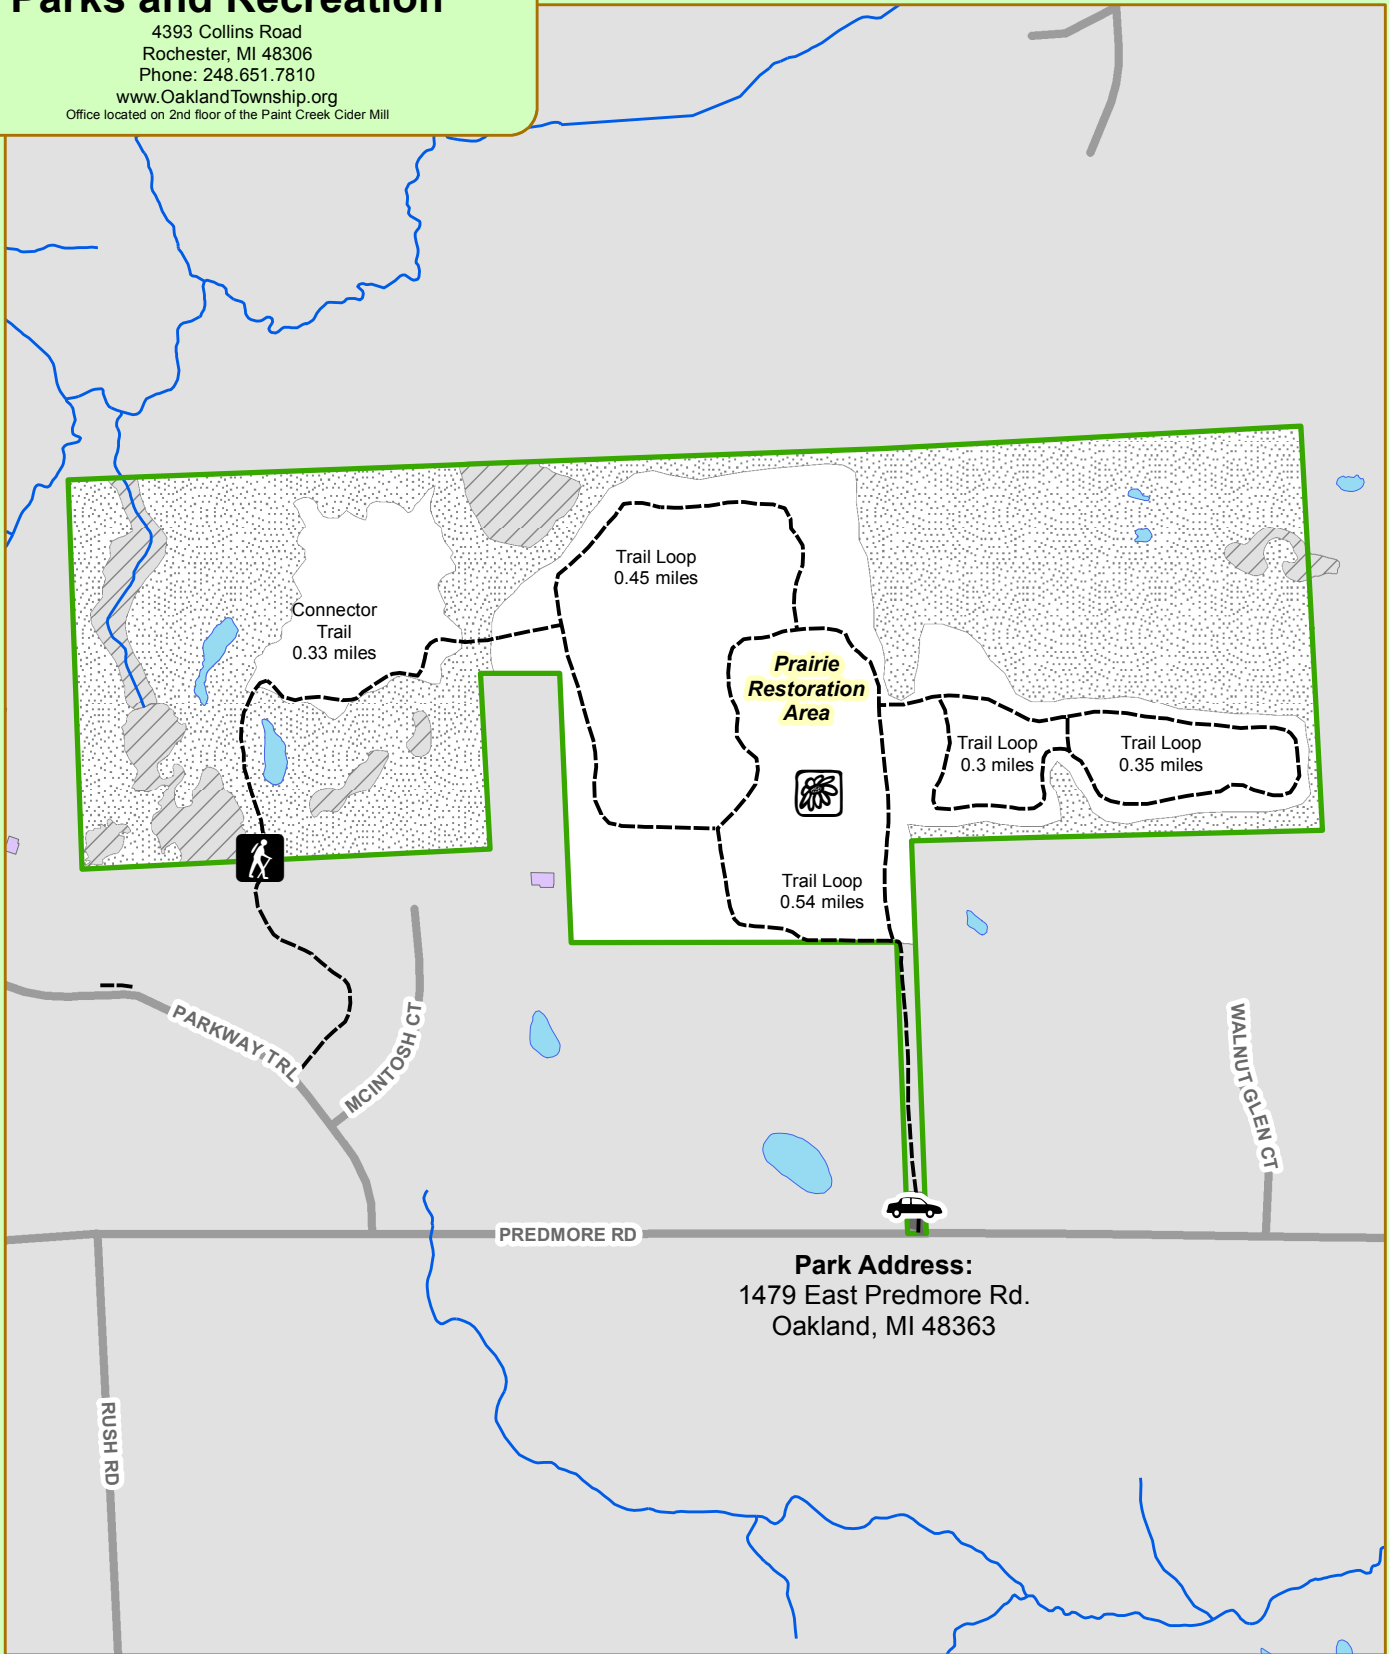

Charter Township of Oakland Parks and Recreation

4393 Collins Road
Rochester, MI 48306
Phone: 248.651.7810
www.OaklandTownship.org
Office located on 2nd floor of the Paint Creek Cider Mill

CHARLES ILSLEY PARK - 120 Acres

Park Address:
1479 East Predmore Rd.
Oakland, MI 48363

Park Facilities

- Parking
- Pedestrian Entrance
- Prairie Restoration

Habitat Type

- Open Area
- Wetlands
- Woodlands
- Lakes & Ponds
- Rivers & Streams

Trails

- Mowed Grass

Boundaries

- Park Boundary